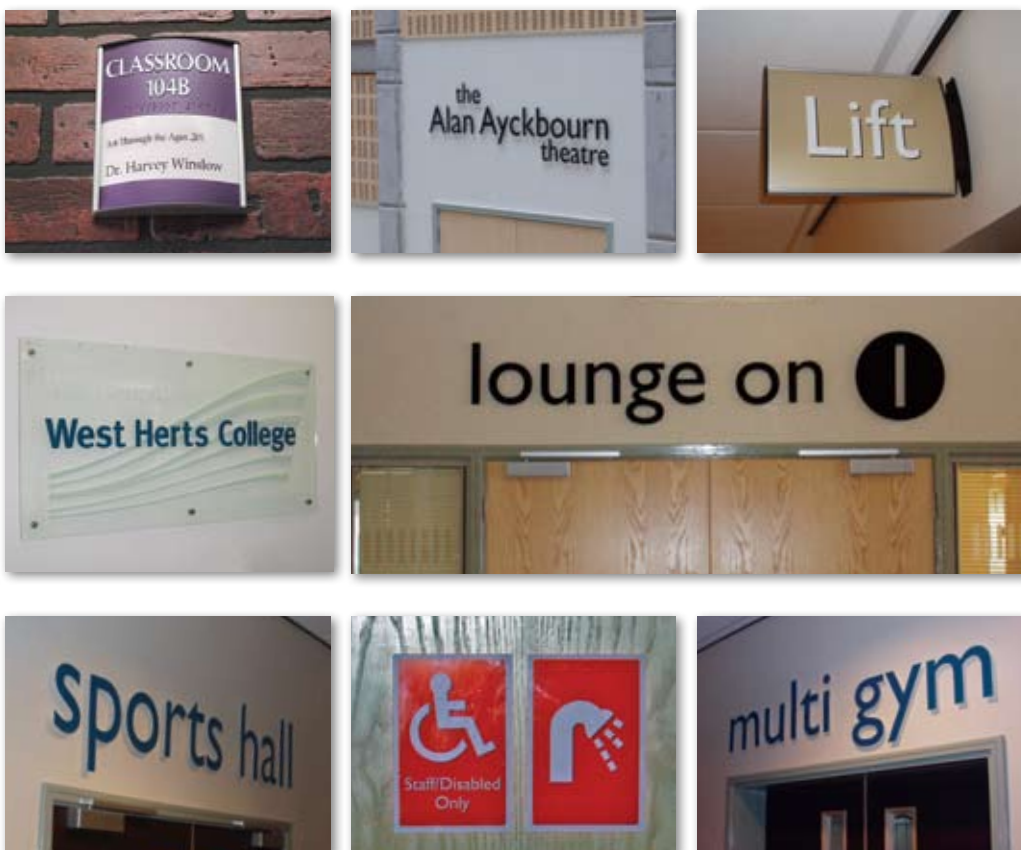

Your Local Supplier of Signs for Education

FAST SIGNS
Sign & Graphic Solutions Made Simple.®

FASTSIGNS® uses innovation and technology to provide you with quality signs and graphics that help get you noticed. Whether you need one sign – or a thousand signs – FASTSIGNS® offers you creative, affordable and effective sign solutions.

High visibility, high impact post and panel signs identify and welcome visitors to your premises.

Post Mounted Signs

Wall Mounted Signs

We can advise on all aspects of your signs and graphics, from materials and fixings to design and layout of the signs.

Directory Signs and Premises Management

Directional signs improve traffic flow by directing and informing staff, pupils and visitors.

Internal Signs

Well designed interior signs give a professional look to your premises, and help people identify the correct rooms or facilities.