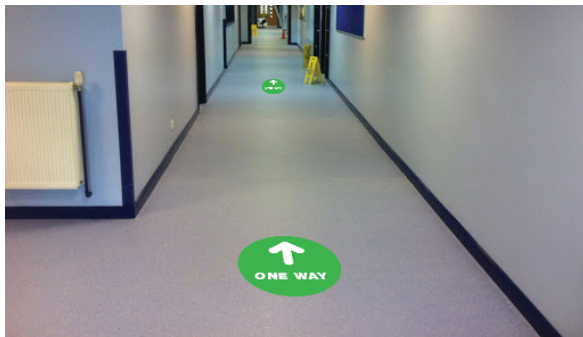

Banners

Item No.	Size (w x h)	Cost Exc VAT + PP
1	3000mm x 1000mm	£135.00
2	2500mm x 750mm	£85.00
3	2000mm x 600mm	£55.00

Custom sizes and colourways available on request

Floor Stickers

Floor stickers act as clear visual reminders to pupils to maintain social distancing or to remind them of a one way system that is in place around the school site. Suitable for indoor use only - on hard floors and short pile carpet.

Item No.	Size (w x h)	Cost Exc VAT + PP
5	400mm x 400mm	£49.00
6	600mm x 600mm	£61.00

Strategically placed posters can be a helpful reminder to pupils to maintain their personal hygiene and wash their hands. We can either produce these as self adhesive vinyl posters or on poster paper.