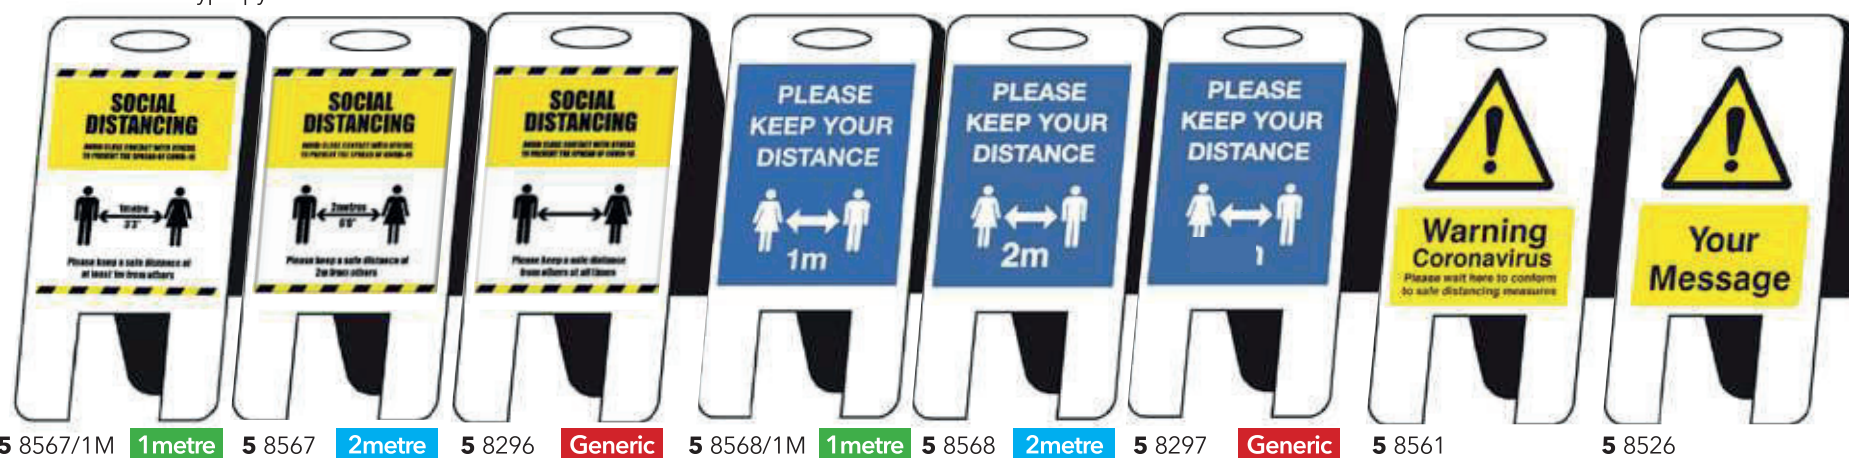

Self Standing Signs

These double sided, free standing signs are ideal to attract staff and customers' attention. Yellow warning signs are recognised throughout the UK to highlight potential danger. They are much more likely to be adhered to by customers and staff. Self printed safety messages which are stuck to doors, windows etc are unprofessional, messy and unlikely to be taken seriously. These self standing signs help remind the public of their responsibilities in terms of social distancing, considered vital to ensuring the safety of others.

4mm Fluted Polypropylene - 300 x 600mm