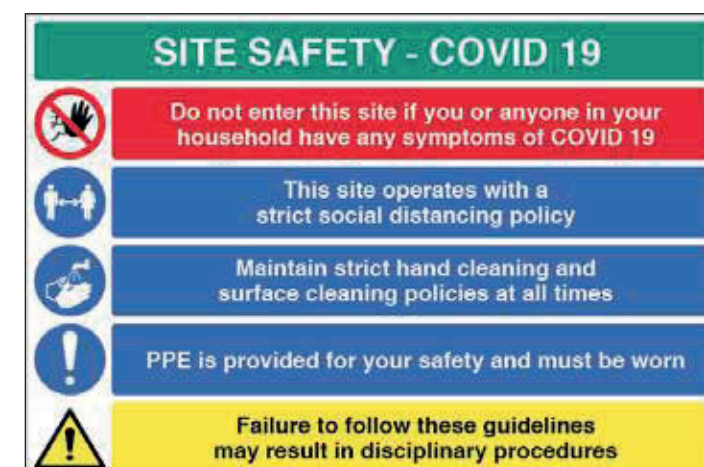

1 8273 W Fluted Polypropylene 900 x 600mm 5 8273 **Generic**