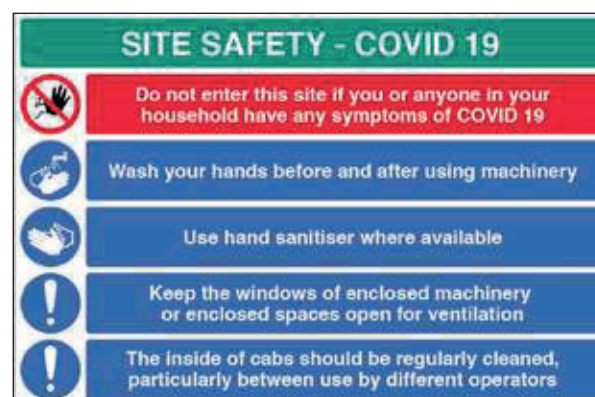

1 8454 W

Fluted Polypropylene
900 x 600mm
5 8454