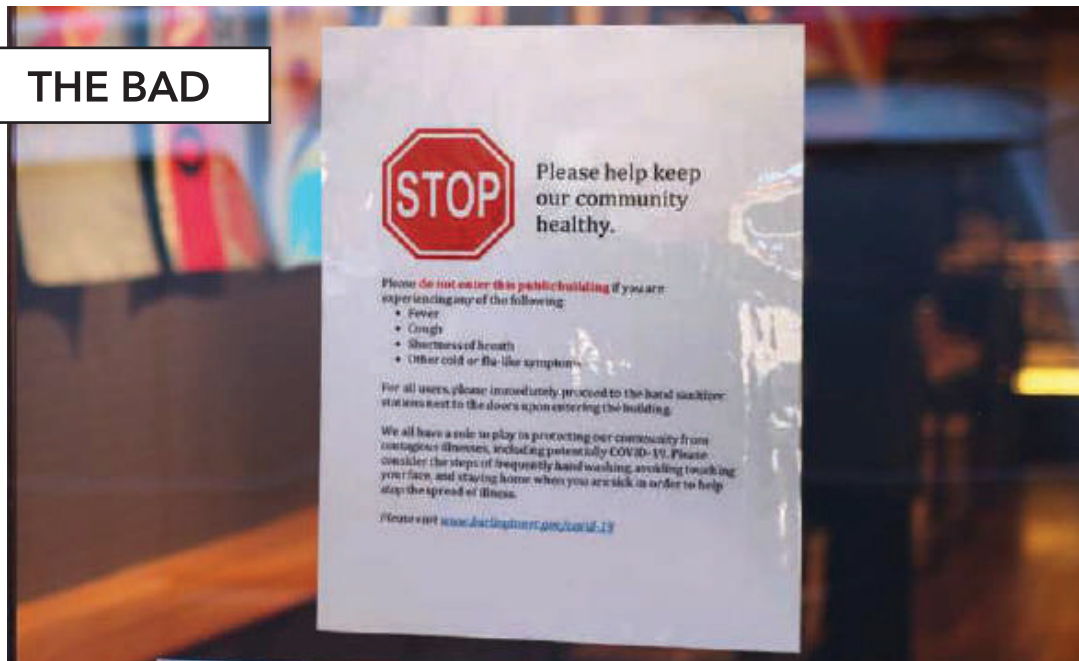

THE GOOD

THE BAD

& THE UGLY

Research has revealed that 80% of people in the UK feel safer in venues with clear, professional COVID-19 signage.

The study by digital printing solutions firm Roland DG reveals that 78% are more likely to shop in stores with clear instructions on social distancing measures.

The findings also indicate that brands risk reputational damage from inadequate COVID-19 signage, with UK shoppers saying the number one emotional impact of poor signage is the feeling businesses are not taking their safety seriously (40%).

The stores with the most unclear signage are clothes shops (21%), followed by supermarkets / grocery stores (19%), and restaurants and bars (16%)