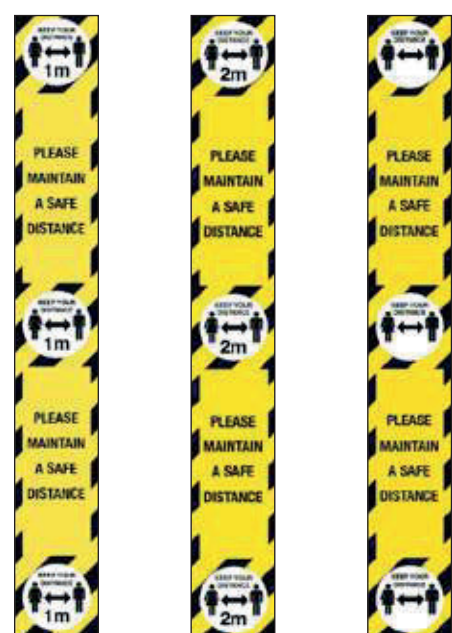

750ml White
5 9605

750ml Yellow
5 9606

750ml Red
5 9607

This hand held applicator has been specially designed for comfortable use. Ideal for use with stencil sets, it makes line and floor marking easy.

5 9604

600 x 400mm
5 8442/1M **1metre**

600 x 400mm
5 8442 **2metre**

600 x 400mm
5 8290 **Generic**

300 x 400mm
5 8441

300 x 400mm
5 9648

Stickers

A range of self adhesive vinyl stickers which can be used to remind viewers of safety procedures and distances. Also available as floor graphics. Contact us for more information.