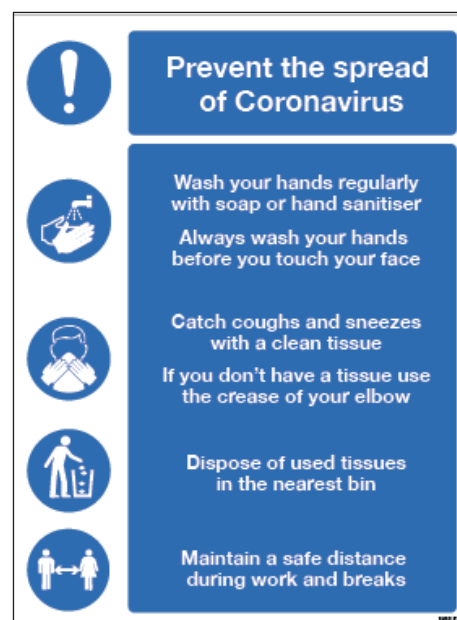

1 8271 **KP** Generic