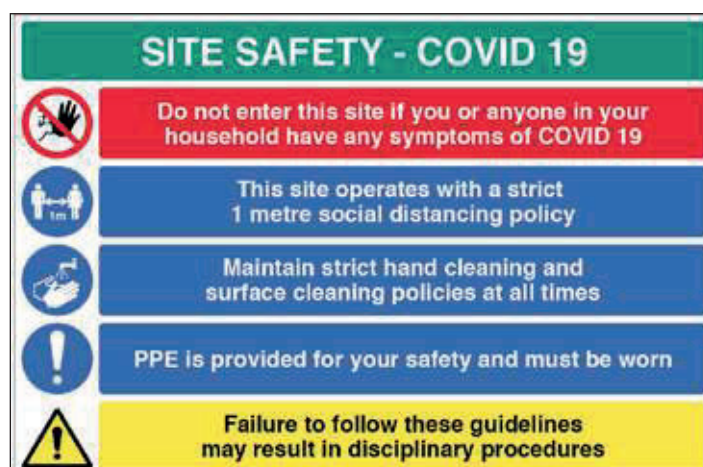

1 8456/1M/ W Fluted Polypropylene 900 x 600mm 5 8456/1M **1metre**