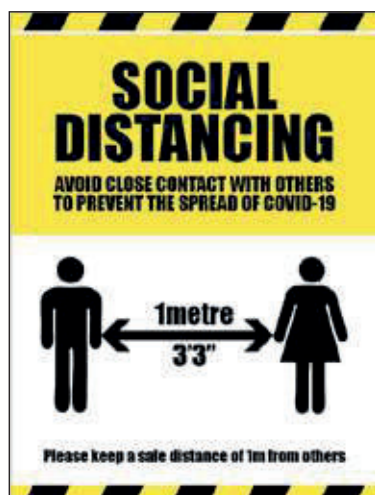

Floor Graphics

Indoor Adhesive Floor Tape
Floor marking tape perfect for shops and offices to mark social distancing. Must be applied to a clean smooth surface. (will not adhere to concrete). Each message is 500mm long which provides 132 messages per roll of tape.

50mm x 66m
5 8468

1 8562/1M/ **HP** **1metre**
2 8562/1M/ **HP**

Floor Graphic
600 x 400mm
5 8562/1M