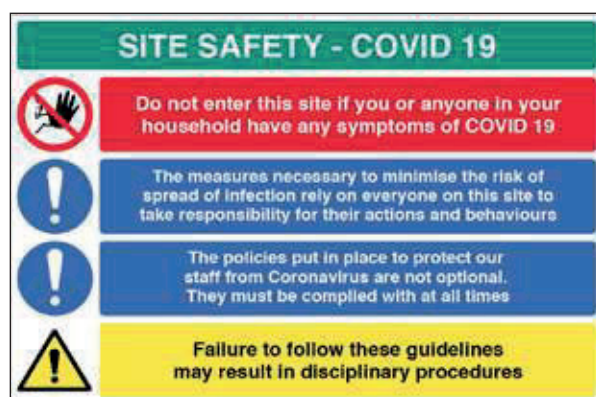

1 8459 W

Fluted Polypropylene
900 x 600mm
5 8459