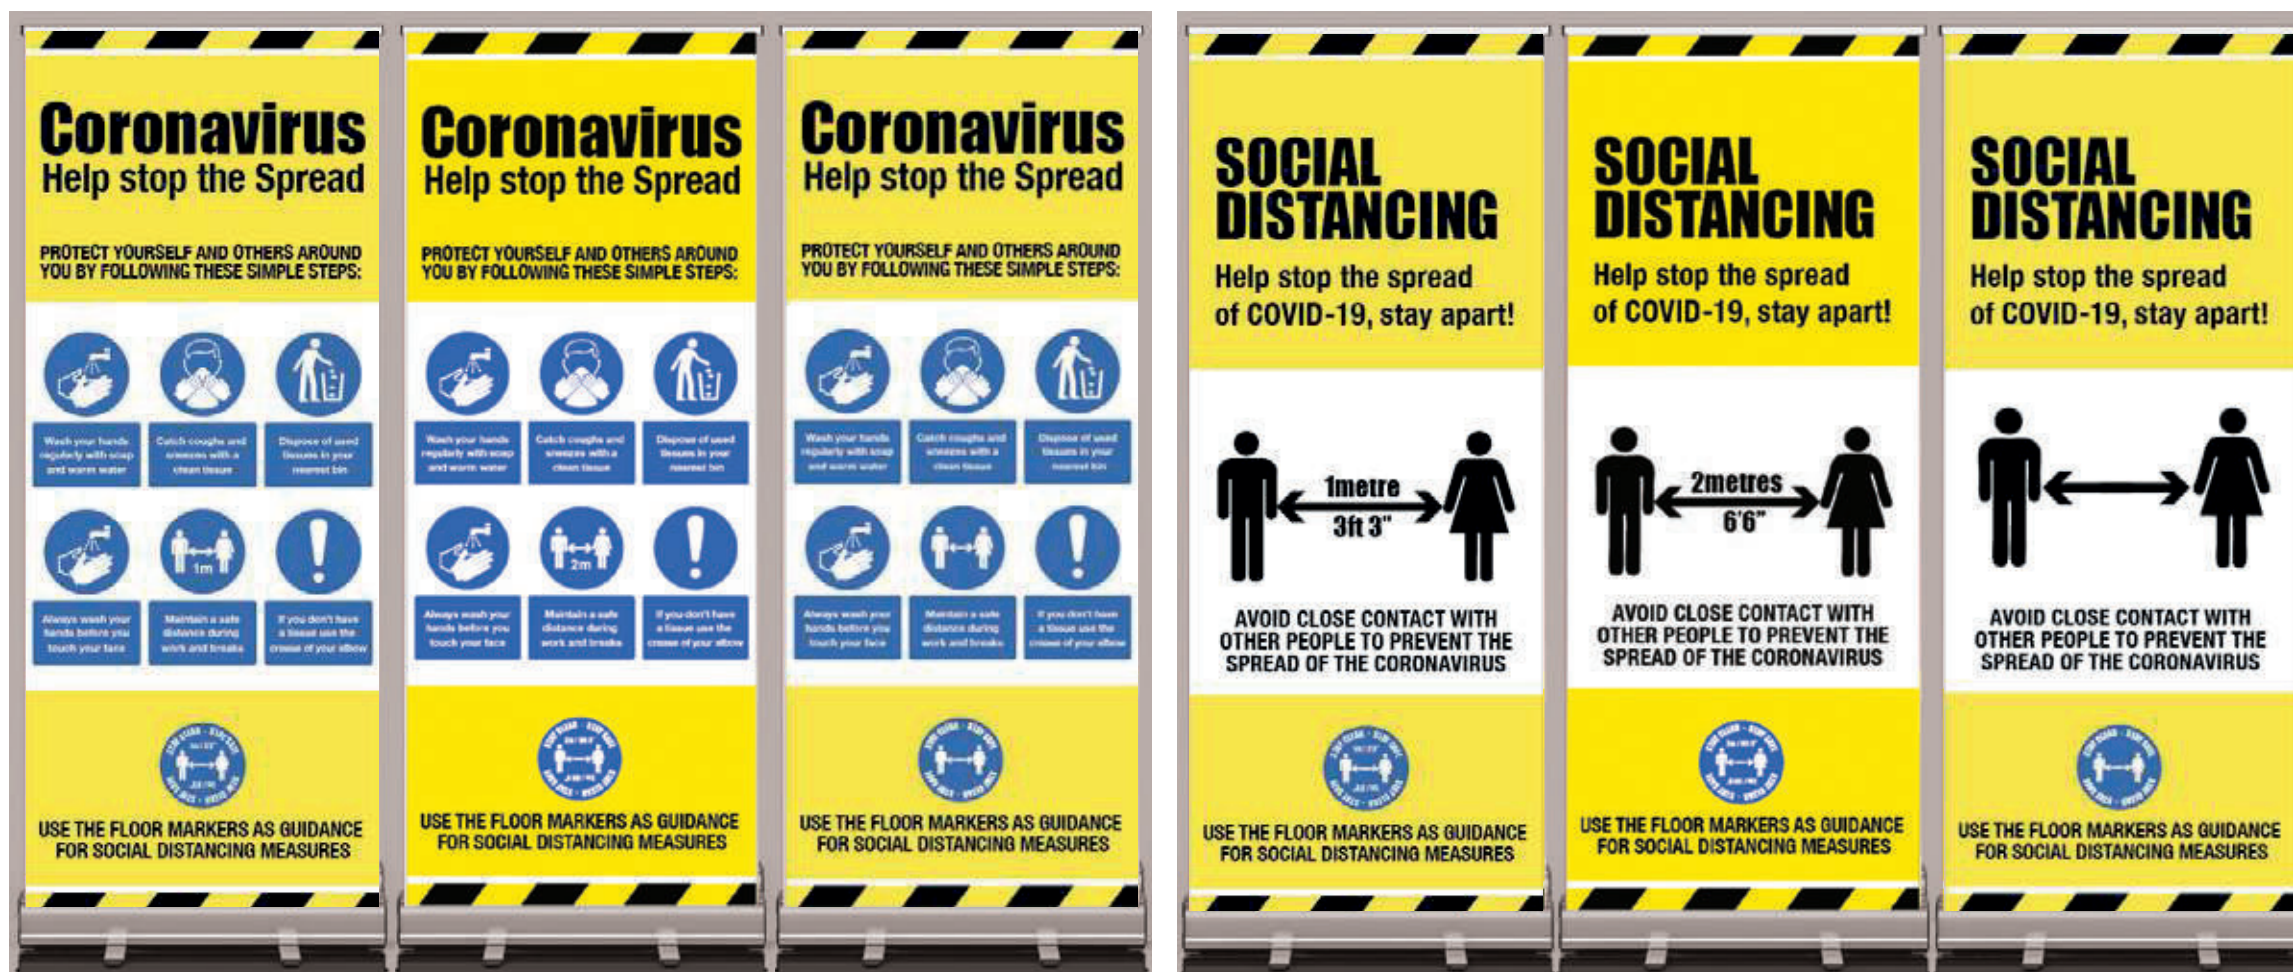

Create a standing display easily. Protected inside a roller cartridge when not in use. Includes carry case for easy transportation. Manufactured from banner material, aluminium base and top bar with retractable tensioning system.