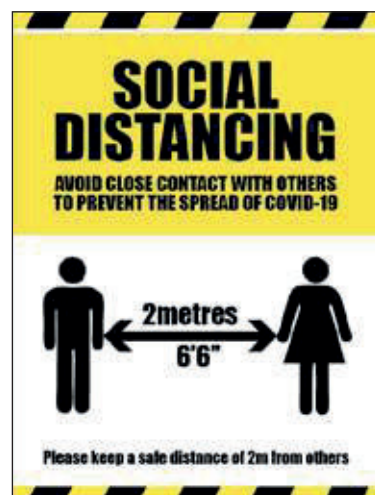

1 8562 **HP** **2metre**
2 8562 **HP**

Floor Graphic
600 x 400mm
5 8562